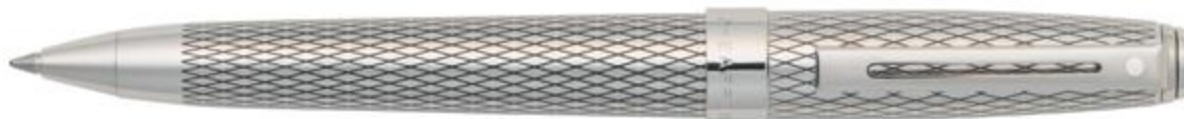

# Sheaffer Pen with Business Card Holder is available with following Sheaffer Ball Pens:

Brushed Chrome w/ Nickel Plated Trim Ballpoint - Model: 9306

**MRP - 1250**

Glossy Black w/ Brushed Chrome Cap w/ Nickel Plated Trim Ballpoint - Model: 9313

# Sheaffer Pen with Table Clock is available with following Sheaffer Ball Pens:

Glossy Black Featuring Gold Tone Trim Ballpoint - Model: 9322

**MRP - 1600**

Glossy Black w/ Gold Tone Trim Ballpoint - Model: 9325

# Sheaffer Pen with Wrist Watch is available with following Sheaffer Ball Pens:

Black Onyx Lacquer w/ Palladium Cap w/ 22K Gold Plated Trim Ballpoint - Model: 337

**MRP – 4000**

Black Matte w/ 22K Gold Plated Trim Ballpoint - Model: 346

**MRP – 4000**

Black Lacquer w/ 22K Gold Plated Trim Ballpoint - Model: 355

**MRP – 4000**

Palladium Plate with Engraved Imperial Pattern Ballpoint - Model: 9169

**MRP – 7500**